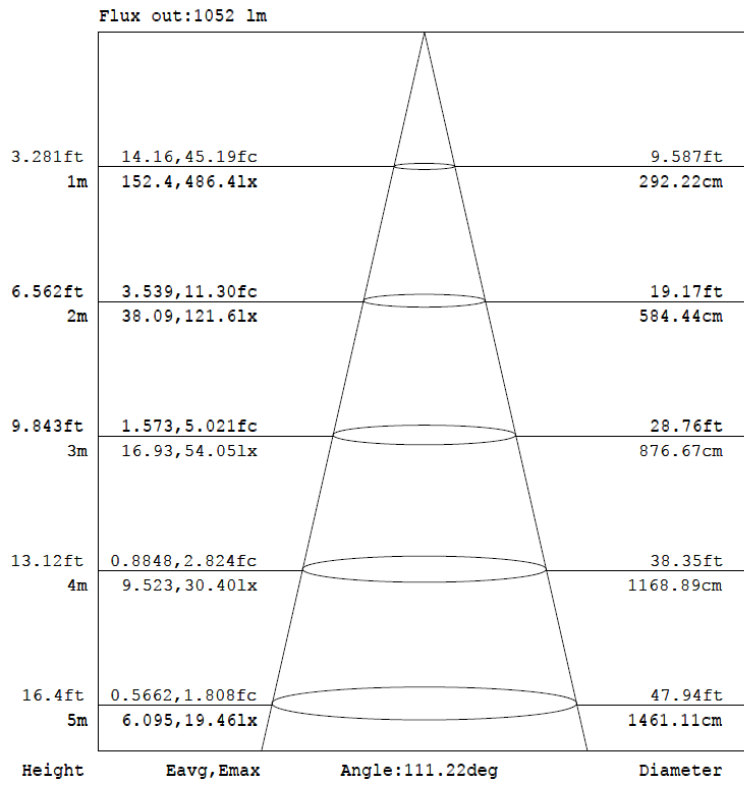

16010-1/2/3

Led tube master line T8 60 cm 10W

ww-nw-cw

colour	ww-nw-cw
colour temp	2700-7500K
base	g13
power factor	>0.95
voltage	90 -265vac
efficacy l/w	>100 lm/w
total lumen	1000-1050-1100 lm
led chip	SMD3528
cri	>80
life time	50.000 hrs
beam angle	120 deg
wattage	10 watt
replacement for	T1 60 cm
diameter ø	26 mm
length	60 cm
panel front	frosted/clear pvc
certificates	tuv/ce/rohs
warranty	2 years

Inner Carton Box=15pcs/box

Outer Carton Box= 4 inner carton boxes x 15pcs/box= 60pcs

Length:	68 cm
Width:	40 cm
Height:	35 cm
Gross Weight:	15 kg

12018-1/2/3

Led tube master line T8 120 cm 18W

ww-nw-cw

colour	ww-nw-cw
colour temp	2700-7500K
base	g13
power factor	>0.95
voltage	90 -265vac
efficacy l/w	>100 lm/w
total lumen	1800-1900-2000 lm
led chip	SMD3528
cri	>80
life time	50.000 hrs
beam angle	120 deg
wattage	18 watt
replacement for	T1 120 cm
diameter ø	26 mm
length	120 cm
panel front	frosted/clear pvc
certificates	tuv/ce/rohs
warranty	2 years

RAW LED B.V.

Hellingweg 134 | 2583 DX The Hague | The Netherlands
T +31(0)70 322 54 73 | F +31(0)70 358 41 80 | info@rawled.com | www.rawled.com

raw *led*

Light output

Product dimensions

18W A-1212mm B-1198mm C-26mm

ww-nw-cw

colour	ww-nw-cw
colour temp	2700-7500K
base	g13
power factor	>0.95
voltage	90 -265vac
efficacy l/w	>100 lm/w
total lumen	2200-2300-2400 lm
led chip	SMD3528
cri	>80
life time	50.000 hrs
beam angle	120 deg
wattage	22 watt
replacement for	T1 150 cm
diameter ø	26 mm
length	150 cm
panel front	frosted/clear pvc
certificates	tuv/ce/rohs
warranty	2 years