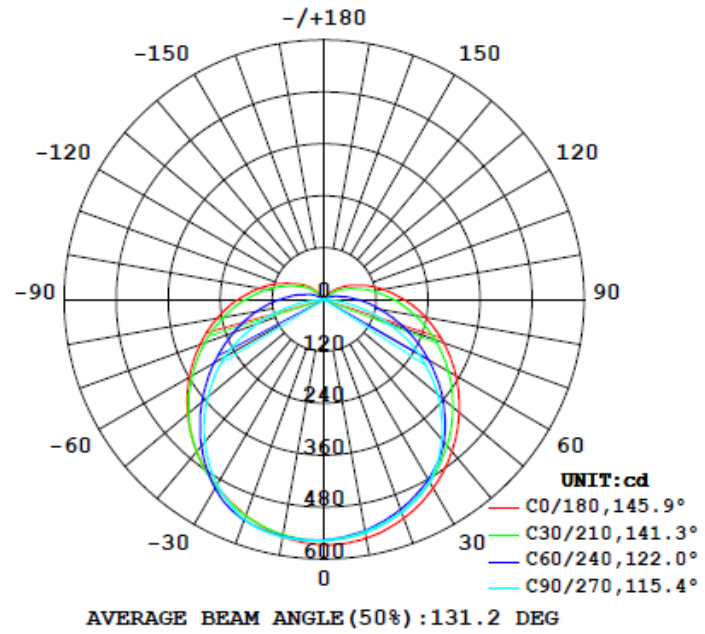

16010-1/2/3

Led tube master line T8 60 cm 10W

ww-nw-cw

colour	ww-nw-cw
colour temp	2700-7500K
base	g13
power factor	>0.95
voltage	90 -265vac
efficacy l/w	>100 lm/w
total lumen	1000-1050-1100 lm
led chip	SMD3528
cri	>80
life time	50.000 hrs
beam angle	120 deg
wattage	10 watt
replacement for	T1 60 cm
diameter ø	26 mm
length	60 cm
panel front	frosted/clear pvc
certificates	tuv/ce/rohs
warranty	2 years

ww-nw-cw

colour	ww-nw-cw
colour temp	2700-7500K
base	g13
power factor	>0.95
voltage	90 -265vac
efficacy l/w	>100 lm/w
total lumen	2200-2300-2400 lm
led chip	SMD3528
cri	>80
life time	50.000 hrs
beam angle	120 deg
wattage	22 watt
replacement for	T1 150 cm
diameter ø	26 mm
length	150 cm
panel front	frosted/clear pvc
certificates	tuv/ce/rohs
warranty	2 years

RAW LED B.V.

Hellingweg 134 | 2583 DX The Hague | The Netherlands

T +31(0)70 322 54 73 | F +31(0)70 358 41 80 | info@rawled.com | www.rawled.com

raw *led*

Light output

Product dimensions

22W A-1512mm B-1498mm C-26mm