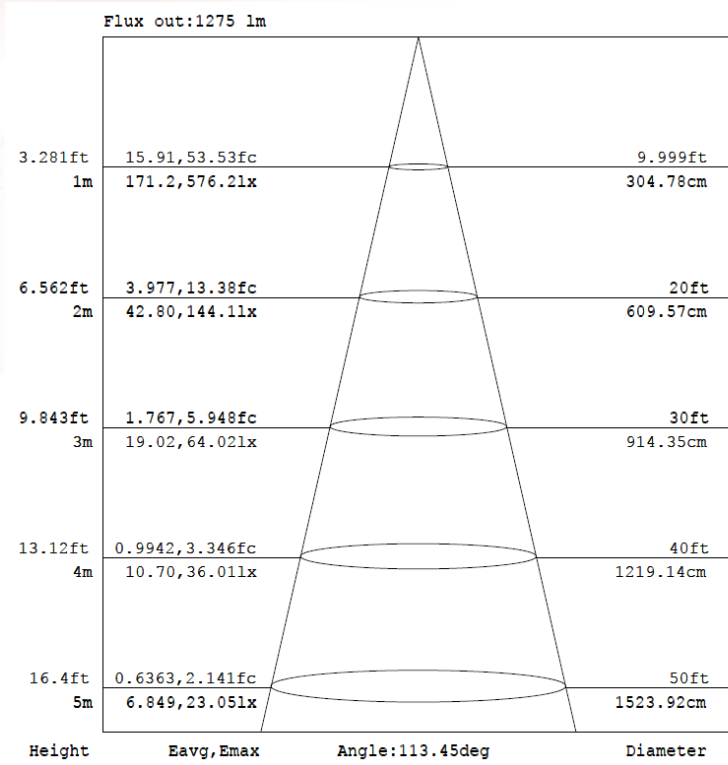

16010-1/2/3

Led tube master line T8 60 cm 10W

ww-nw-cw

colour	ww-nw-cw
colour temp	2700-7500K
base	g13
power factor	>0.95
voltage	90 -265vac
efficacy l/w	>100 lm/w
total lumen	1000-1050-1100 lm
led chip	SMD3528
cri	>80
life time	50.000 hrs
beam angle	120 deg
wattage	10 watt
replacement for	T1 60 cm
diameter ø	26 mm
length	60 cm
panel front	frosted/clear pvc
certificates	tuv/ce/rohs
warranty	2 years

ww-nw-cw

colour	ww-nw-cw
colour temp	2700-7500K
base	g13
power factor	>0.95
voltage	90 -265vac
efficacy l/w	>100 lm/w
total lumen	2200-2300-2400 lm
led chip	SMD3528
cri	>80
life time	50.000 hrs
beam angle	120 deg
wattage	22 watt
replacement for	T1 150 cm
diameter ø	26 mm
length	150 cm
panel front	frosted/clear pvc
certificates	tuv/ce/rohs
warranty	2 years

RAW LED B.V.

Hellingweg 134 | 2583 DX The Hague | The Netherlands

T +31(0)70 322 54 73 | F +31(0)70 358 41 80 | info@rawled.com | www.rawled.com

raw *led*

Light output

Product dimensions

22W A-1512mm B-1498mm C-26mm