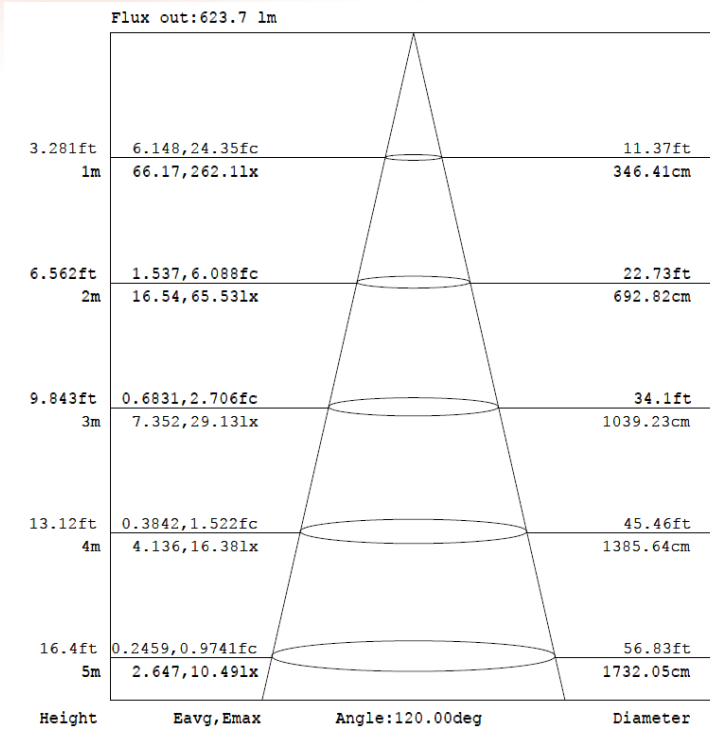

Light output