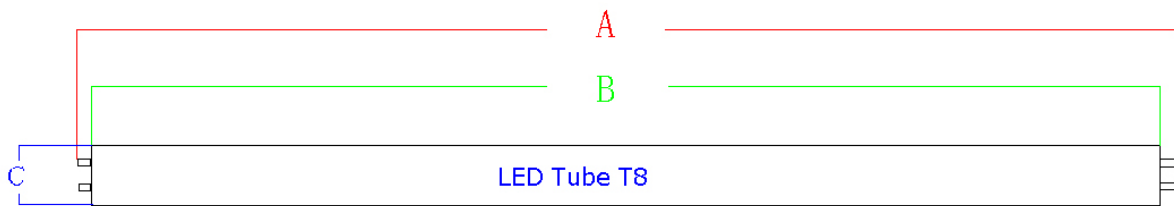

Inner Carton Box=15pcs/box

Outer Carton Box= 4 inner carton boxes x 15pcs/box= 60pcs

Length:	68 cm
Width:	40 cm
Height:	35 cm
Gross Weight:	15 kg

12018-1/2/3

Led tube master line T8 120 cm 18W

ww-nw-cw

colour	ww-nw-cw
colour temp	2700-7500K
base	g13
power factor	>0.95
voltage	90 -265vac
efficacy l/w	>100 lm/w
total lumen	1800-1900-2000 lm
led chip	SMD3528
cri	>80
life time	50.000 hrs
beam angle	120 deg
wattage	18 watt
replacement for	T1 120 cm
diameter ø	26 mm
length	120 cm
panel front	frosted/clear pvc
certificates	tuv/ce/rohs
warranty	2 years

RAW LED B.V.

Hellingweg 134 | 2583 DX The Hague | The Netherlands
T +31(0)70 322 54 73 | F +31(0)70 358 41 80 | info@rawled.com | www.rawled.com

raw *led*

Light output

Product dimensions

18W A-1212mm B-1198mm C-26mm

ww-nw-cw

colour	ww-nw-cw
colour temp	2700-7500K
base	g13
power factor	>0.95
voltage	90 -265vac
efficacy l/w	>100 lm/w
total lumen	2200-2300-2400 lm
led chip	SMD3528
cri	>80
life time	50.000 hrs
beam angle	120 deg
wattage	22 watt
replacement for	T1 150 cm
diameter ø	26 mm
length	150 cm
panel front	frosted/clear pvc
certificates	tuv/ce/rohs
warranty	2 years