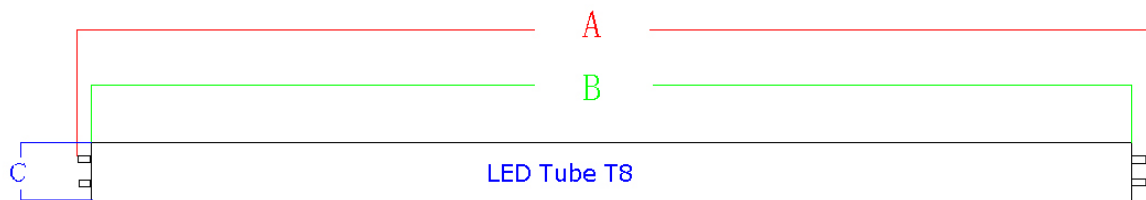

ww-nw-cw

colour	ww-nw-cw
colour temp	2700-7500K
base	g13
power factor	>0.95
voltage	90 -265vac
efficacy l/w	>100 lm/w
total lumen	2200-2300-2400 lm
led chip	SMD3528
cri	>80
life time	50.000 hrs
beam angle	120 deg
wattage	22 watt
replacement for	T1 150 cm
diameter ø	26 mm
length	150 cm
panel front	frosted/clear pvc
certificates	tuv/ce/rohs
warranty	2 years

RAW LED B.V.

Hellingweg 134 | 2583 DX The Hague | The Netherlands

T +31(0)70 322 54 73 | F +31(0)70 358 41 80 | info@rawled.com | www.rawled.com

raw *led*

Light output

Product dimensions

22W A-1512mm B-1498mm C-26mm