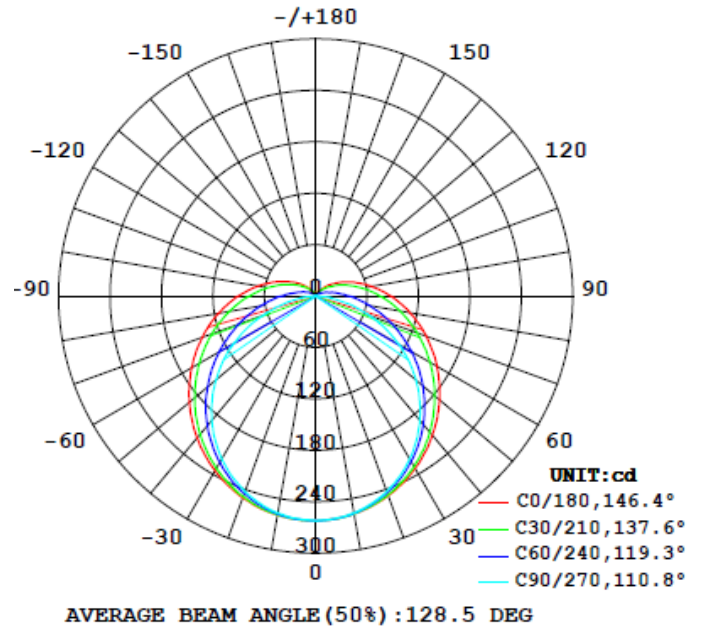

Light output