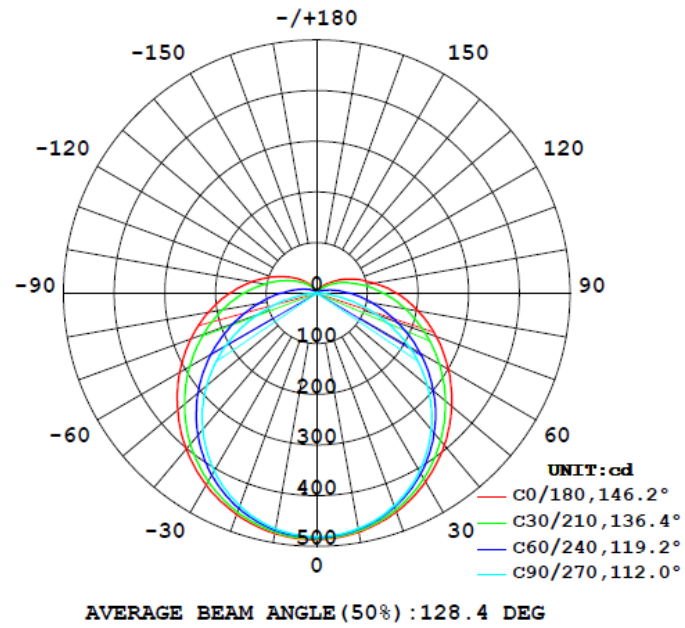

Light output