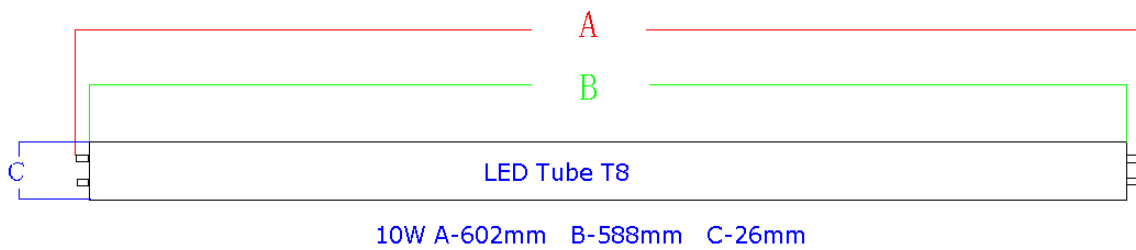

Product dimensions