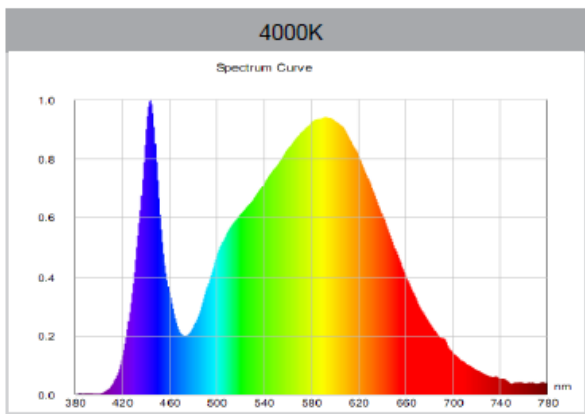

FL-1970-1D 70w Led floodlight IP65

colour	ww-nw-cw
colour temperature	3000/4500/6500K
power factor	>0.95
voltage	200-240V
efficacy l/w	70-80 lm/w
led type	SMD5730
dimmable	yes
total lumen	4900-5600
life time	50.000 hrs
cri	80
beam angle	120 deg
wattage	70 watt
replacement for	280 watt
size	290x340x80 mm
lamp material	Aluminum + glass
certificates	ce/rohs / SAA
ip grade	IP65
warranty	2 years

RAW LED B.V.

Hellingweg 134 | 2583 DX The Hague | The Netherlands

T +31(0)70 322 54 73 | F +31(0)70 358 41 80 | info@rawled.com | www.rawled.com

raw *led*

Light output (spectral distribution)

UNIT: cd

C0/180, 121.1 deg

C30/210, 122 deg

C60/240, 122.1 deg

C90/270, 121.7 deg

AVERAGE BEAM ANGLE (50%): 121.8DEG

raw ^{led}

Packaging details

Carton size	600*430*320MM
Pieces	5
Gross Weight	15.5kg