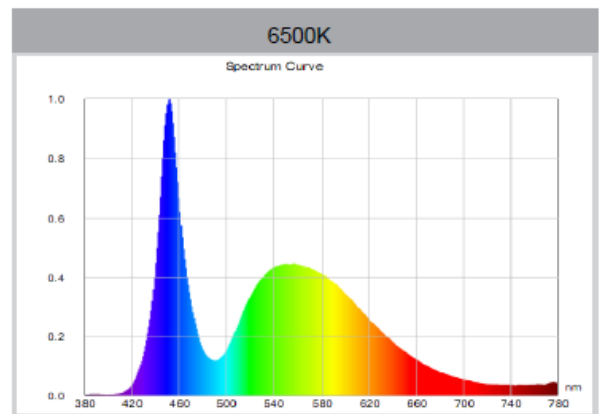

FL-1970-1D 70w Led floodlight IP65

colour	ww-nw-cw
colour temperature	3000/4500/6500K
power factor	>0.95
voltage	200-240V
efficacy l/w	70-80 lm/w
led type	SMD5730
dimmable	yes
total lumen	4900-5600
life time	50.000 hrs
cri	80
beam angle	120 deg
wattage	70 watt
replacement for	280 watt
size	290x340x80 mm
lamp material	Aluminum + glass
certificates	ce/rohs / SAA
ip grade	IP65
warranty	2 years

RAW LED B.V.

Hellingweg 134 | 2583 DX The Hague | The Netherlands

T +31(0)70 322 54 73 | F +31(0)70 358 41 80 | info@rawled.com | www.rawled.com

raw *led*

Light output (spectral distribution)

UNIT: cd

C0/180, 121.1 deg

C30/210, 122 deg

C60/240, 122.1 deg

C90/270, 121.7 deg

AVERAGE BEAM ANGLE (50%): 121.8DEG

raw ^{led}

Packaging details

Carton size	600*430*320MM
Pieces	5
Gross Weight	15.5kg