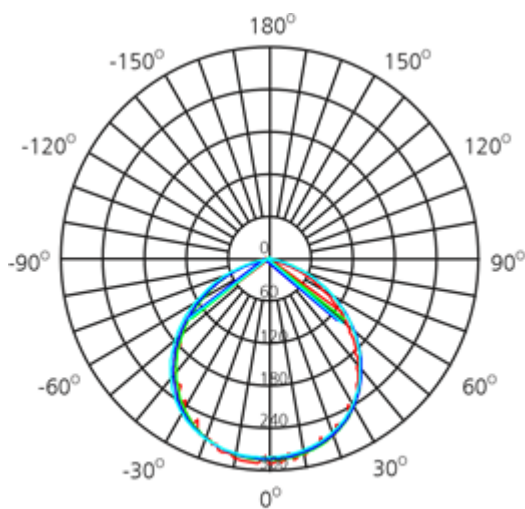

FL-1970-1D 70w Led floodlight IP65

colour	ww-nw-cw
colour temperature	3000/4500/6500K
power factor	>0.95
voltage	200-240V
efficacy l/w	70-80 lm/w
led type	SMD5730
dimmable	yes
total lumen	4900-5600
life time	50.000 hrs
cri	80
beam angle	120 deg
wattage	70 watt
replacement for	280 watt
size	290x340x80 mm
lamp material	Aluminum + glass
certificates	ce/rohs / SAA
ip grade	IP65
warranty	2 years

RAW LED B.V.

Hellingweg 134 | 2583 DX The Hague | The Netherlands

T +31(0)70 322 54 73 | F +31(0)70 358 41 80 | info@rawled.com | www.rawled.com

raw *led*

Light output (spectral distribution)

UNIT: cd

C0/180, 121.1 deg

C30/210, 122 deg

C60/240, 122.1 deg

C90/270, 121.7 deg

AVERAGE BEAM ANGLE (50%): 121.8DEG

raw ^{led}

Packaging details

Carton size	600*430*320MM
Pieces	5
Gross Weight	15.5kg