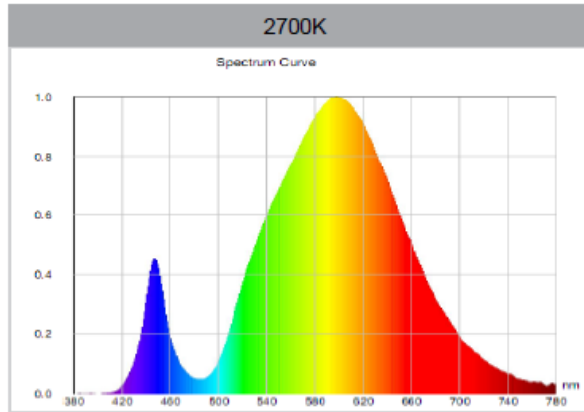

FL-1970-1D 70w Led floodlight IP65

colour	ww-nw-cw
colour temperature	3000/4500/6500K
power factor	>0.95
voltage	200-240V
efficacy l/w	70-80 lm/w
led type	SMD5730
dimmable	yes
total lumen	4900-5600
life time	50.000 hrs
cri	80
beam angle	120 deg
wattage	70 watt
replacement for	280 watt
size	290x340x80 mm
lamp material	Aluminum + glass
certificates	ce/rohs / SAA
ip grade	IP65
warranty	2 years

RAW LED B.V.

Hellingweg 134 | 2583 DX The Hague | The Netherlands

T +31(0)70 322 54 73 | F +31(0)70 358 41 80 | info@rawled.com | www.rawled.com

raw *led*

Light output (spectral distribution)

UNIT: cd

C0/180, 121.1 deg

C30/210, 122 deg

C60/240, 122.1 deg

C90/270, 121.7 deg

AVERAGE BEAM ANGLE (50%): 121.8DEG

raw ^{led}

Packaging details

Carton size	600*430*320MM
Pieces	5
Gross Weight	15.5kg