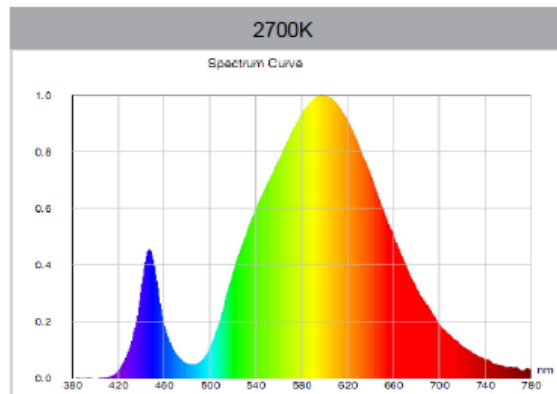

# FL-1930-1D 30w Led floodlight IP65

colour	ww-nw-cw
colour temperature	3000/4500/6500K
power factor	>0.95
voltage	200-240V
efficacy l/w	70-80 lm/w
led type	SMD5730
dimnable	yes
total lumen	2100-2400
life time	50.000 hrs
cri	80
beam angle	120 deg
wattage	30 watt
replacement for	120 watt
size	230x230x50 mm
lamp material	Aluminum + glass
certificates	ce/rohs / SAA
ip grade	IP65
warranty	2 years

Light output (spectral distribution)

UNIT: cd

- C0/180, 121.1 deg
- C30/210, 122 deg
- C60/240, 122.1 deg
- C90/270, 121.7 deg

AVERAGE BEAM ANGLE (50%): 121.8DEG

raw <sup>led</sup>