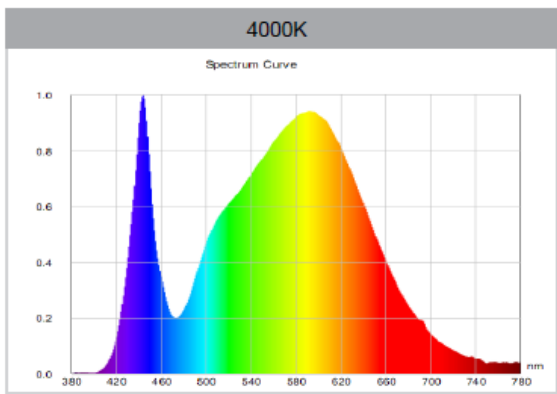

# FL-1930-1D 30w Led floodlight IP65

colour	ww-nw-cw
colour temperature	3000/4500/6500K
power factor	>0.95
voltage	200-240V
efficacy l/w	70-80 lm/w
led type	SMD5730
dimnable	yes
total lumen	2100-2400
life time	50.000 hrs
cri	80
beam angle	120 deg
wattage	30 watt
replacement for	120 watt
size	230x230x50 mm
lamp material	Aluminum + glass
certificates	ce/rohs / SAA
ip grade	IP65
warranty	2 years

Light output (spectral distribution)

UNIT: cd

- C0/180, 121.1 deg
- C30/210, 122 deg
- C60/240, 122.1 deg
- C90/270, 121.7 deg

AVERAGE BEAM ANGLE (50%): 121.8DEG

raw <sup>led</sup>