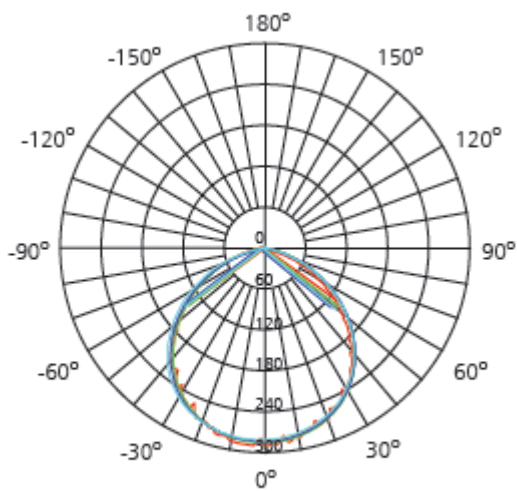

# FL-1930-1D 30w Led floodlight IP65

colour	ww-nw-cw
colour temperature	3000/4500/6500K
power factor	>0.95
voltage	200-240V
efficacy l/w	70-80 lm/w
led type	SMD5730
dimnable	yes
total lumen	2100-2400
life time	50.000 hrs
cri	80
beam angle	120 deg
wattage	30 watt
replacement for	120 watt
size	230x230x50 mm
lamp material	Aluminum + glass
certificates	ce/rohs / SAA
ip grade	IP65
warranty	2 years

Light output (spectral distribution)

UNIT: cd

- C0/180, 121.1 deg
- C30/210, 122 deg
- C60/240, 122.1 deg
- C90/270, 121.7 deg

AVERAGE BEAM ANGLE (50%): 121.8DEG

raw <sup>led</sup>