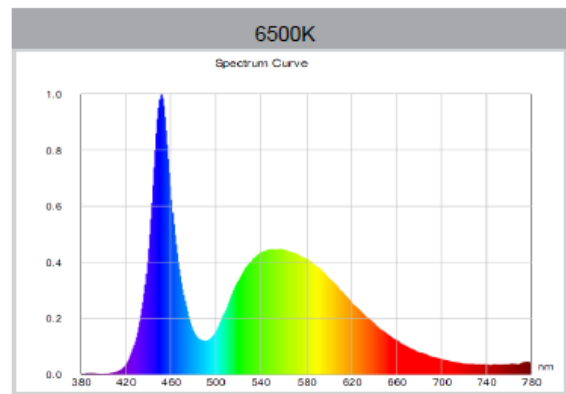

# FL-1930-1D 30w Led floodlight IP65

colour	ww-nw-cw
colour temperature	3000/4500/6500K
power factor	>0.95
voltage	200-240V
efficacy l/w	70-80 lm/w
led type	SMD5730
dimnable	yes
total lumen	2100-2400
life time	50.000 hrs
cri	80
beam angle	120 deg
wattage	30 watt
replacement for	120 watt
size	230x230x50 mm
lamp material	Aluminum + glass
certificates	ce/rohs / SAA
ip grade	IP65
warranty	2 years

Light output (spectral distribution)

UNIT: cd

- C0/180, 121.1 deg
- C30/210, 122 deg
- C60/240, 122.1 deg
- C90/270, 121.7 deg

AVERAGE BEAM ANGLE (50%): 121.8DEG

raw <sup>led</sup>