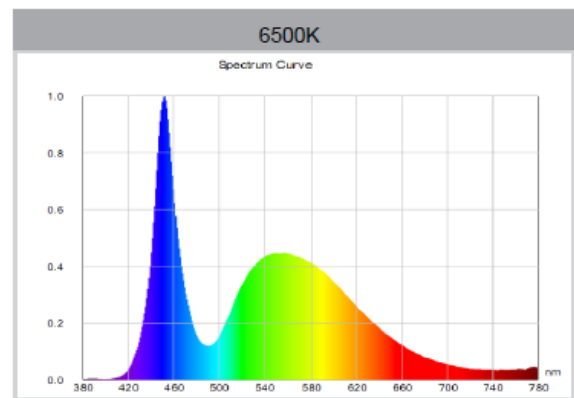

FL-1920-1D 20w Led floodlight IP65

colour	ww-nw-cw
colour temperature	3000/4500/6500K
power factor	>0.95
voltage	200-240V
efficacy l/w	70-80 lm/w
led type	SMD2835
dimnable	yes
total lumen	1400-1600
life time	50.000 hrs
cri	80
beam angle	120 deg
wattage	20 watt
replacement for	80 watt
size	185x185x40 mm
lamp material	Aluminum + glass
certificates	ce/rohs / SAA
ip grade	IP65
warranty	2 years

RAW LED B.V.

Hellingweg 134 | 2583 DX The Hague | The Netherlands

T +31(0)70 322 54 73 | F +31(0)70 358 41 80 | info@rawled.com | www.rawled.com

raw *led*

Light output (spectral distribution)

UNIT: cd

- C0/180, 121.1 deg
- C30/210, 122 deg
- C60/240, 122.1 deg
- C90/270, 121.7 deg

AVERAGE BEAM ANGLE (50%): 121.8DEG

raw ^{led}

Packaging details

Carton size	395*290*425MM
Pieces	20
Gross Weight	16.2kg