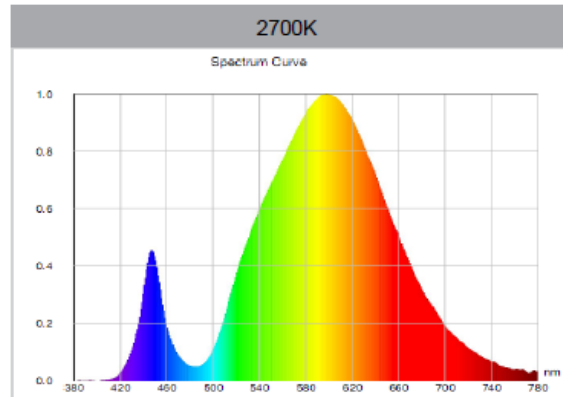

FL-1920-1D 20w Led floodlight IP65

colour	ww-nw-cw
colour temperature	3000/4500/6500K
power factor	>0.95
voltage	200-240V
efficacy l/w	70-80 lm/w
led type	SMD2835
dimnable	yes
total lumen	1400-1600
life time	50.000 hrs
cri	80
beam angle	120 deg
wattage	20 watt
replacement for	80 watt
size	185x185x40 mm
lamp material	Aluminum + glass
certificates	ce/rohs / SAA
ip grade	IP65
warranty	2 years

RAW LED B.V.

Hellingweg 134 | 2583 DX The Hague | The Netherlands

T +31(0)70 322 54 73 | F +31(0)70 358 41 80 | info@rawled.com | www.rawled.com

raw *led*

Light output (spectral distribution)

UNIT: cd

- C0/180, 121.1 deg
- C30/210, 122 deg
- C60/240, 122.1 deg
- C90/270, 121.7 deg

AVERAGE BEAM ANGLE (50%): 121.8DEG

raw ^{led}

Packaging details

Carton size	395*290*425MM
Pieces	20
Gross Weight	16.2kg