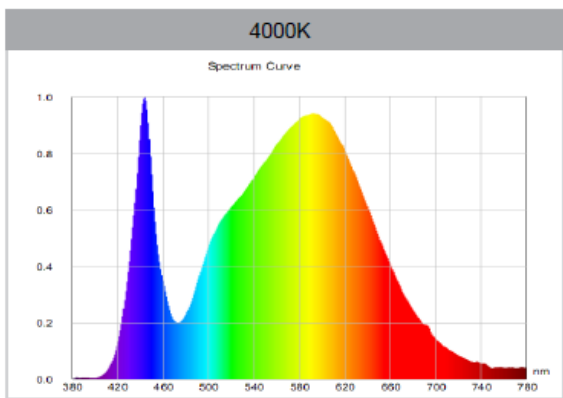

FL-1920-1D 20w Led floodlight IP65

colour	ww-nw-cw
colour temperature	3000/4500/6500K
power factor	>0.95
voltage	200-240V
efficacy l/w	70-80 lm/w
led type	SMD2835
dimnable	yes
total lumen	1400-1600
life time	50.000 hrs
cri	80
beam angle	120 deg
wattage	20 watt
replacement for	80 watt
size	185x185x40 mm
lamp material	Aluminum + glass
certificates	ce/rohs / SAA
ip grade	IP65
warranty	2 years

RAW LED B.V.

Hellingweg 134 | 2583 DX The Hague | The Netherlands

T +31(0)70 322 54 73 | F +31(0)70 358 41 80 | info@rawled.com | www.rawled.com

raw *led*

Light output (spectral distribution)

UNIT: cd

- C0/180, 121.1 deg
- C30/210, 122 deg
- C60/240, 122.1 deg
- C90/270, 121.7 deg

AVERAGE BEAM ANGLE (50%): 121.8DEG

raw ^{led}

Packaging details

Carton size	395*290*425MM
Pieces	20
Gross Weight	16.2kg