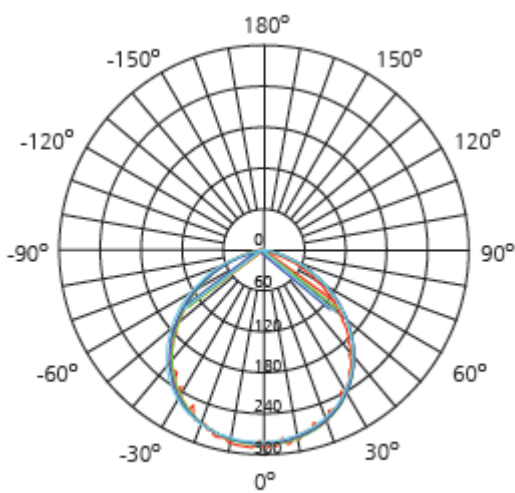

FL-1920-1D 20w Led floodlight IP65

colour	ww-nw-cw
colour temperature	3000/4500/6500K
power factor	>0.95
voltage	200-240V
efficacy l/w	70-80 lm/w
led type	SMD2835
dimnable	yes
total lumen	1400-1600
life time	50.000 hrs
cri	80
beam angle	120 deg
wattage	20 watt
replacement for	80 watt
size	185x185x40 mm
lamp material	Aluminum + glass
certificates	ce/rohs / SAA
ip grade	IP65
warranty	2 years

RAW LED B.V.

Hellingweg 134 | 2583 DX The Hague | The Netherlands

T +31(0)70 322 54 73 | F +31(0)70 358 41 80 | info@rawled.com | www.rawled.com

raw *led*

Light output (spectral distribution)

UNIT: cd

- C0/180, 121.1 deg
- C30/210, 122 deg
- C60/240, 122.1 deg
- C90/270, 121.7 deg

AVERAGE BEAM ANGLE (50%): 121.8DEG

raw ^{led}

Packaging details

Carton size	395*290*425MM
Pieces	20
Gross Weight	16.2kg